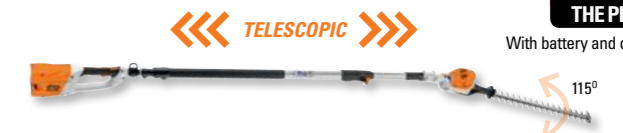

Features
Extremely quiet • Tool free telescopic adjustment • EC-Motor

HSE 42 PLUG IN, SWITCH ON AND TRIM!

Cutting Length	Tooth Spacing
45cm/18"	21mm

$179